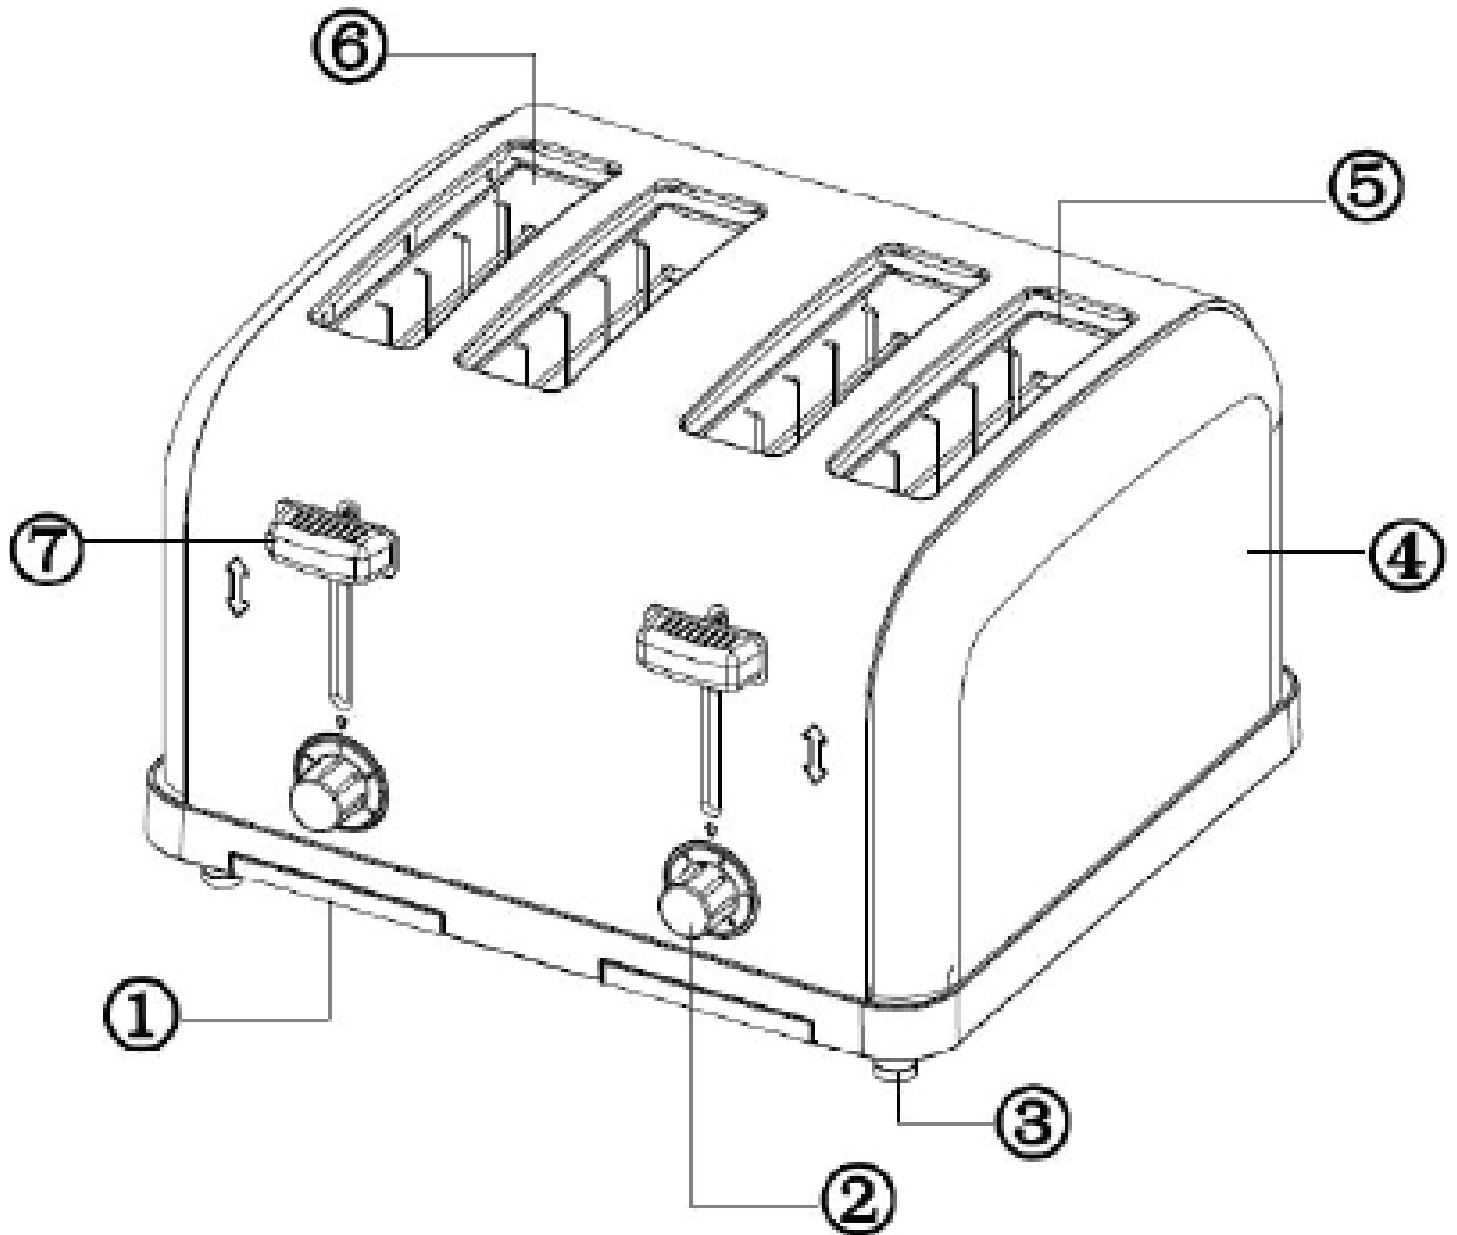

# Parts Breakdown

Model CE-CN-0003-A 44517

# Parts Breakdown

---

## Model CE-CN-0003-A 44517

Item No.	Description	Position	Item No.	Description	Position	Item No.	Description	Position
AL903	Crumb Tray for 44517	1	AL906	Side Panel for 44517	4	AL909	Lift Carriage for 44517	7
AL904	Brown Level Control Knob for 44517	2	AL907	Slot for 44517	5			
AL905	Foot for 44517	3	AL908	Slot for 44517	6			